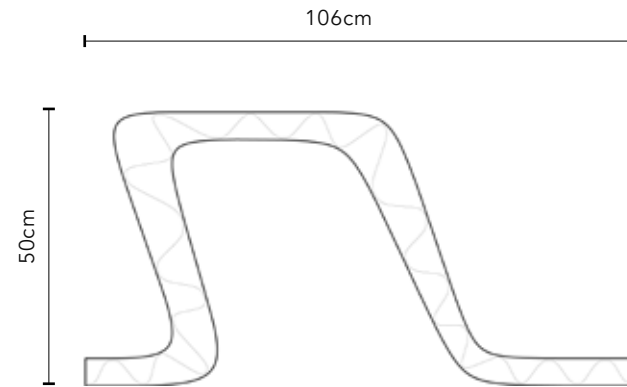

Front Elevation