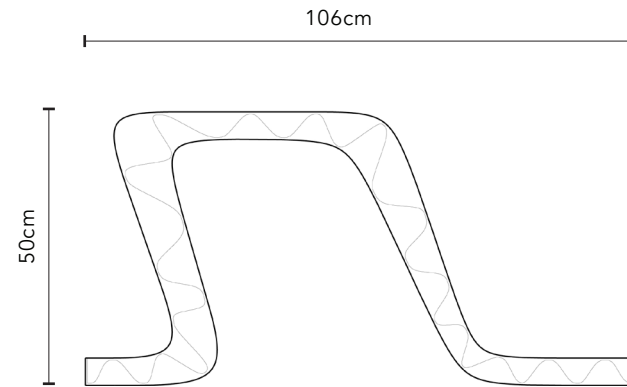

TWINE : SPECIFICATION

Lead Time : 10-12 weeks

Dimensions:

106cm (l) x 45cm (w) x 50cm (h)

106cm (l) x 30cm (w) x 50cm (h)

Finishes:

Arctic Breeze, Seafoam Green, Nautical Blue

Front Elevation

Side Elevation

HAGEN HINDERDAEL

TWINE