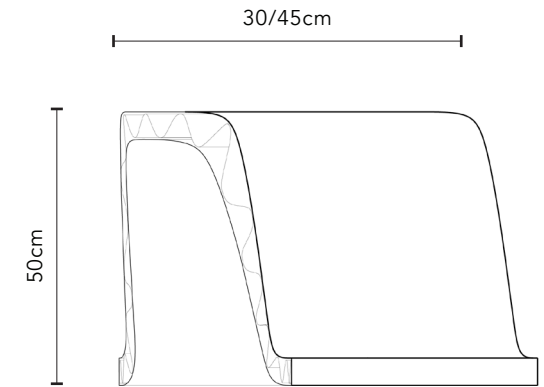

TWINE : SPECIFICATION

Lead Time : 10-12 weeks

Dimensions:

106cm (l) x 45cm (w) x 50cm (h)

106cm (l) x 30cm (w) x 50cm (h)

Finishes:

Arctic Breeze, Seafoam Green, Nautical Blue

Front Elevation

Side Elevation

HAGEN HINDERDAEL

TWINE