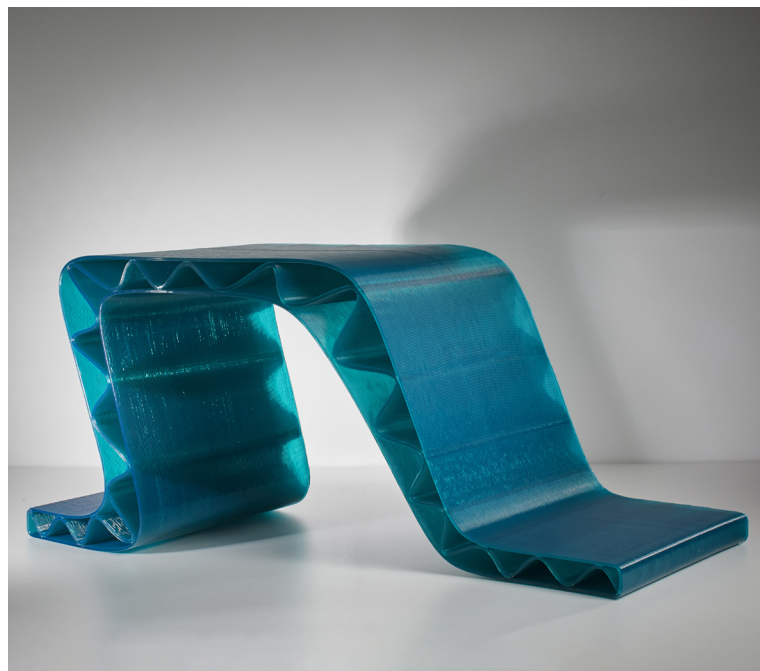

TWINE : SPECIFICATION

Lead Time : 10-12 weeks

Dimensions:

106cm (l) x 45cm (w) x 50cm (h)

106cm (l) x 30cm (w) x 50cm (h)

Finishes:

Arctic Breeze, Seafoam Green, Nautical Blue

Front Elevation

Side Elevation

HAGEN HINDERDAEL

TWINE