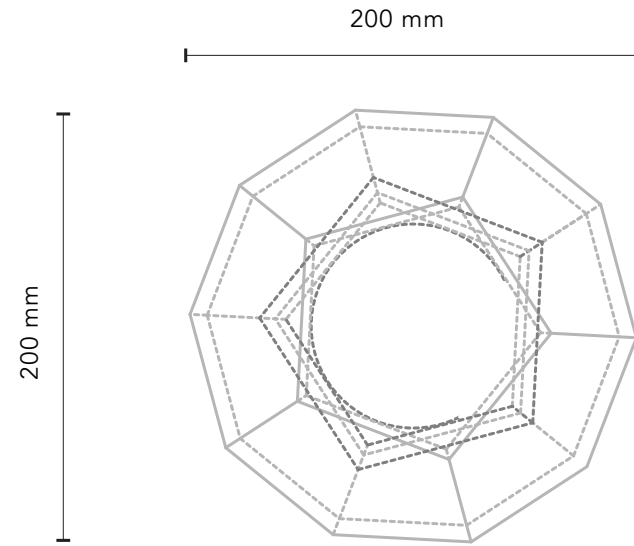

# TATAMI : SPECIFICATION

Available for Pre-Order Only\*

**Dimensions:** 510mm (h) x 60mm (w)

**Finishes:** Brass, Steel, and Powdercoated RAL  
*\* bespoke finishes available on request*

**Light Source:** LED Walkover Light, IP65

**Temperature :** 4000K

**Voltage:** 230v

**Output:** 1.7watt

**Brightness (Lumens) :** 90 +/- 5%

**Dimmable :** No

Single

Stacked

Offset