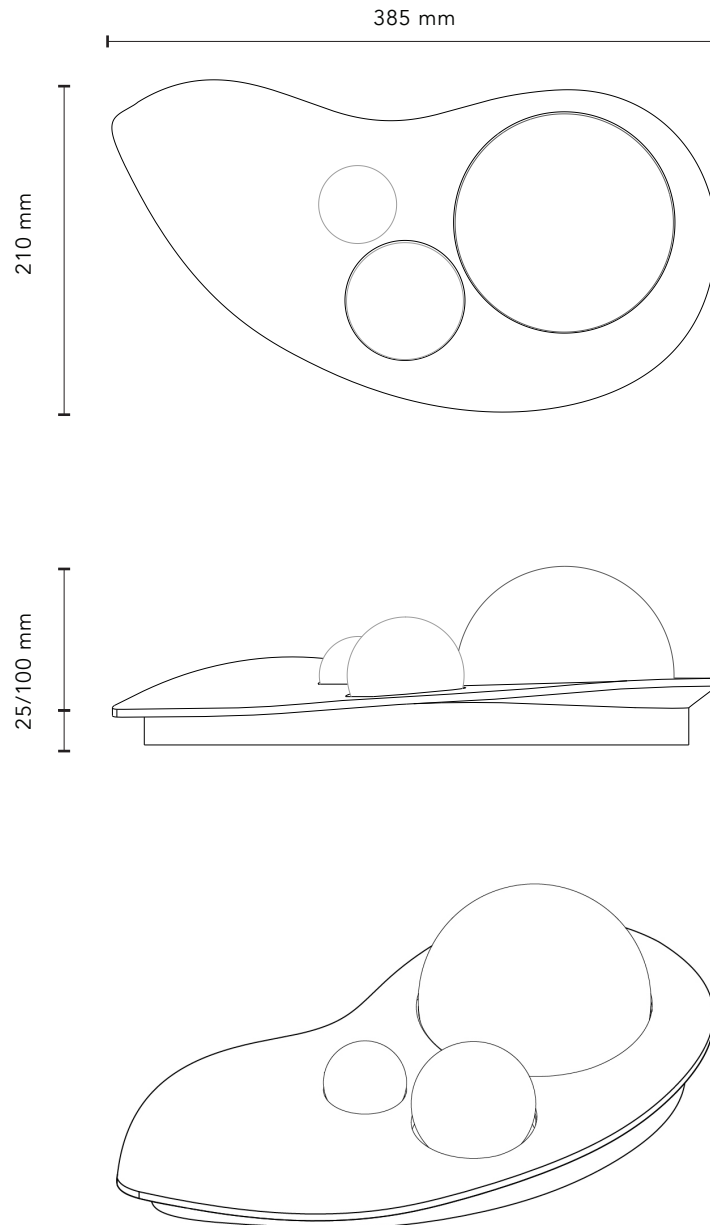

REEF : SPECIFICATION

Launching Fall 2021

Dimensions: 210mm (h) x 385mm (w)

Glass Spheres:

Large: 140mm diameter

Medium: 75mm diameter

Small: 50mm diameter

Finishes: Bronze, Brushed Brass

** bespoke finishes available on request*

Light Source: OLED Panel

Temperature : 3000K

Voltage: 220-240v AC or 24v DC

Brightness (Lumens) : 200

Dimmable : Yes

Assembly Drawing